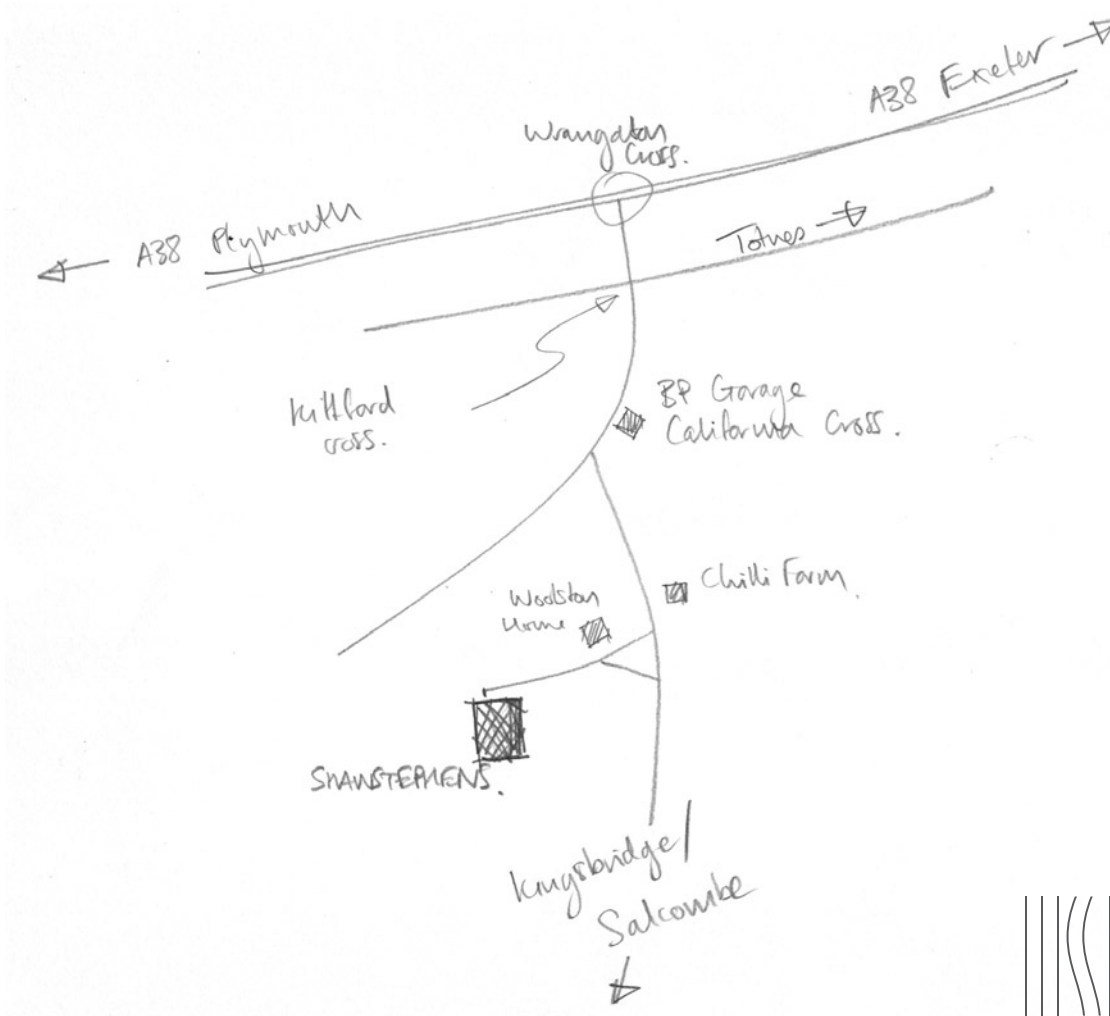

DIRECTIONS FROM THE A38

Exit A38 at the A3121 junction marked Ermington, Modbury, Yealmpton.

Follow signs towards Loddiswell turning left after the BP petrol station at California Cross.

2 miles later, turn right at Woolston Farm, and keeping right, drive along the lane for 1/2 mile to SHAWSTEPHENS on the left hand side at Lilwell Farm.